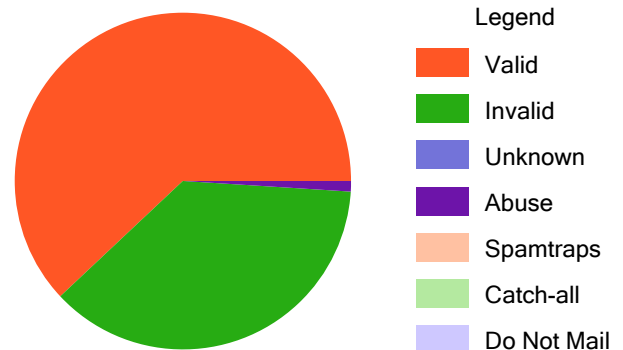

Validation Results

Status	# of emails
Valid	1249604 (62%)
Invalid	735273 (37%)
Unknown	0 (0%)
Abuse	148 (1%)
Spamtraps	148 (0%)
Catch-all	0 (0%)
Do Not Mail	1721 (0%)