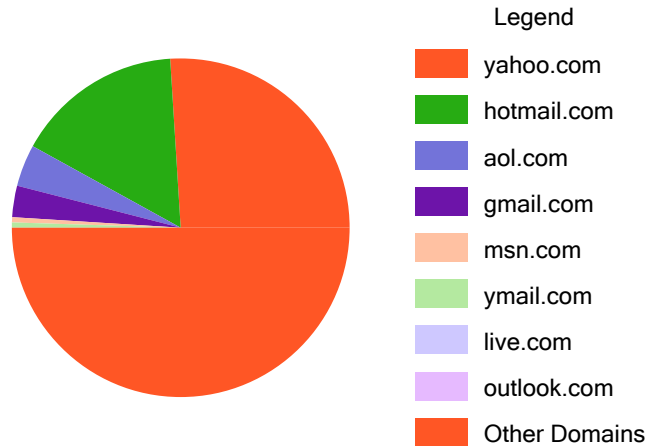

## Top Domains

Name	# of emails
yahoo.com	1049264 (52%)
hotmail.com	637505 (32%)
aol.com	152564 (8%)
gmail.com	118773 (6%)
msn.com	24132 (1%)
ymail.com	17058 (1%)
live.com	594 (0%)
outlook.com	110 (0%)